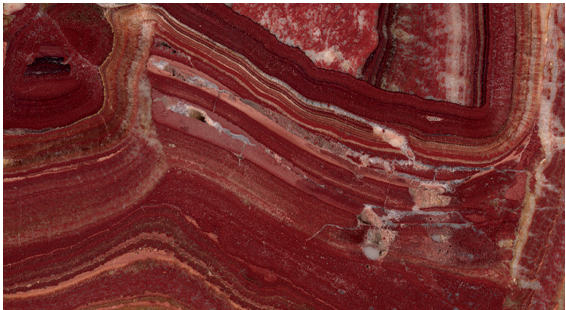

Portoro Gold

Palomino

Black Forest

A blurred interior scene of a restaurant or dining room. In the foreground, a large, polished wooden table is visible. Behind it, several light-colored upholstered chairs with dark piping are arranged. The background features a dark wood-paneled wall with a mounted animal head (possibly a deer or stag) and a white fireplace mantel. To the left, there are tall, narrow windows with light-colored curtains, and a string of warm-toned lights is visible. The overall atmosphere is warm and sophisticated.

O N Y X

Colección Natural Onyx

Yellow Onyx

Black Onyx

Himalaya Onyx

Red Onyx

Orange Onyx

Medusa Onyx