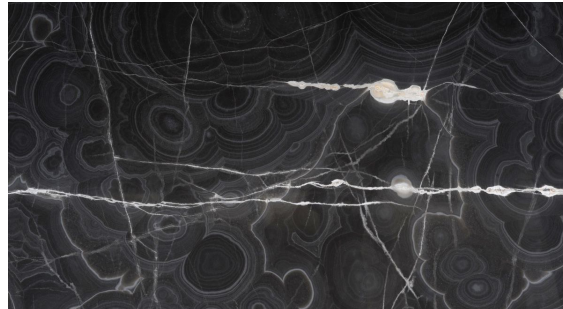

Portoro Gold

Palomino

Black Forest

A blurred interior scene of a restaurant or dining room. In the foreground, a large, polished wooden table is visible. Behind it, several light-colored upholstered chairs with dark piping are arranged. The background features a dark wood-paneled wall with a mounted animal head (possibly a deer or stag) and a white fireplace mantel. To the left, there are tall, narrow windows with light-colored curtains, and a string of warm-toned lights is visible. The overall atmosphere is warm and sophisticated.

O N Y X

Colección Natural Onyx

Yellow Onyx

Black Onyx

Himalaya Onyx

Red Onyx

Orange Onyx

Medusa Onyx