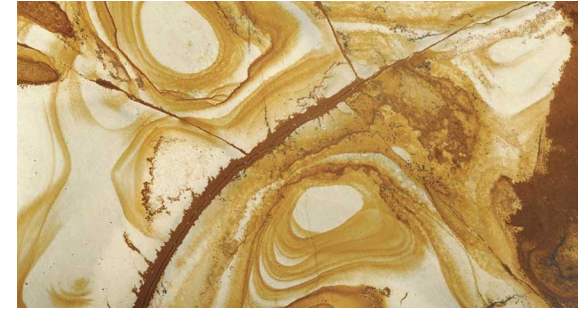

Colección Natural Mármoles

Negro Marquina

Brown Forest

Roma Imperiale

Black Forest

Athens Grey

Galala

Green Forest

Portoro Gold

Palomino

Black Forest

A blurred interior scene of a restaurant or dining room. In the foreground, a large, polished wooden table is visible. Behind it, several light-colored upholstered chairs with dark piping are arranged. The background features a dark wood-paneled wall with a mounted animal head (possibly a deer or stag) and a white fireplace mantel. To the left, there are tall, narrow windows with light-colored curtains, and a string of warm-toned lights is visible. The overall atmosphere is warm and sophisticated.