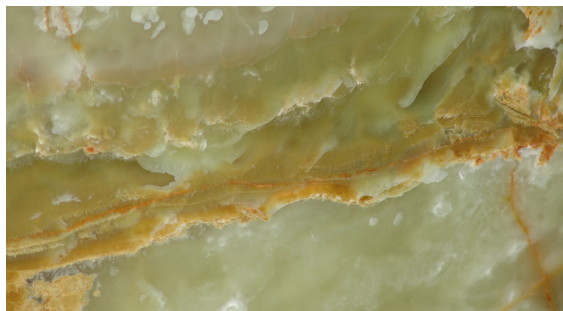

Colección Natural Onyx

Green Onyx