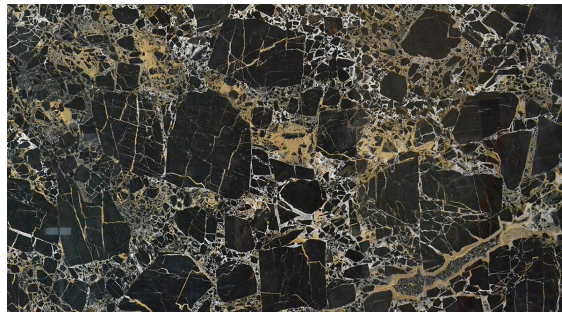

Crema Marfil

Marrón Emperador

Carradhina

Panda

Travertino

Statuario

Rosso Alicante

Negro Marquina

Colección Natural Mármoles

Negro Marquina

Brown Forest

Roma Imperiale

Black Forest

Athens Grey

Galala

Green Forest

Portoro Gold

Palomino

Black Forest

A blurred interior scene of a restaurant or dining room. In the foreground, a large, polished wooden table is visible. Behind it, several light-colored upholstered chairs with dark piping are arranged. The background features a dark wood-paneled wall with a mounted animal head (possibly a deer or stag) and a white fireplace mantel. To the left, there are tall, narrow windows with light-colored curtains, and a string of warm-toned lights is visible. The overall atmosphere is warm and sophisticated.